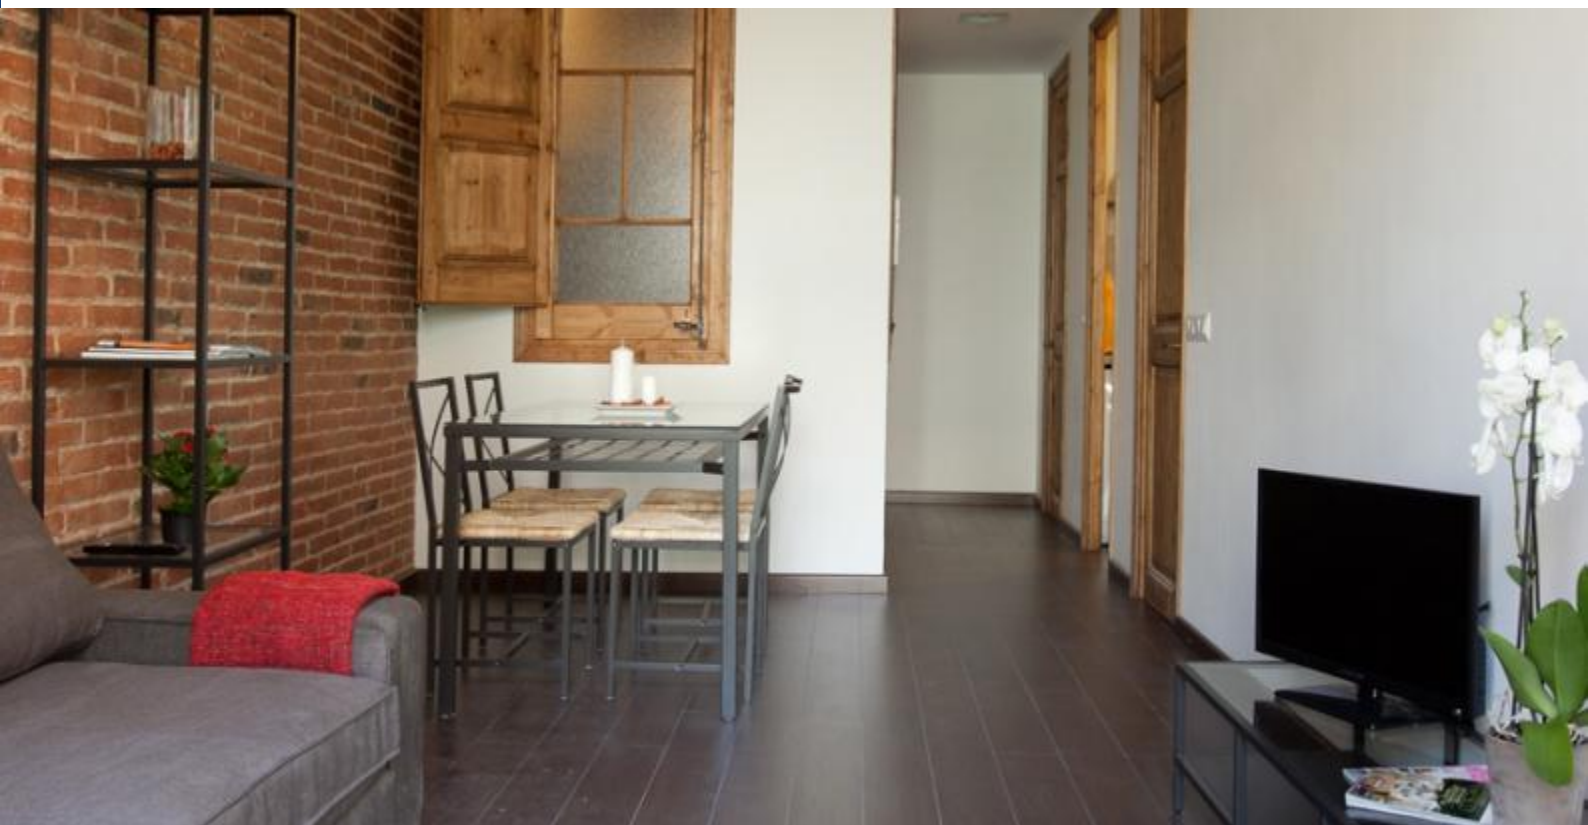

Surroundings