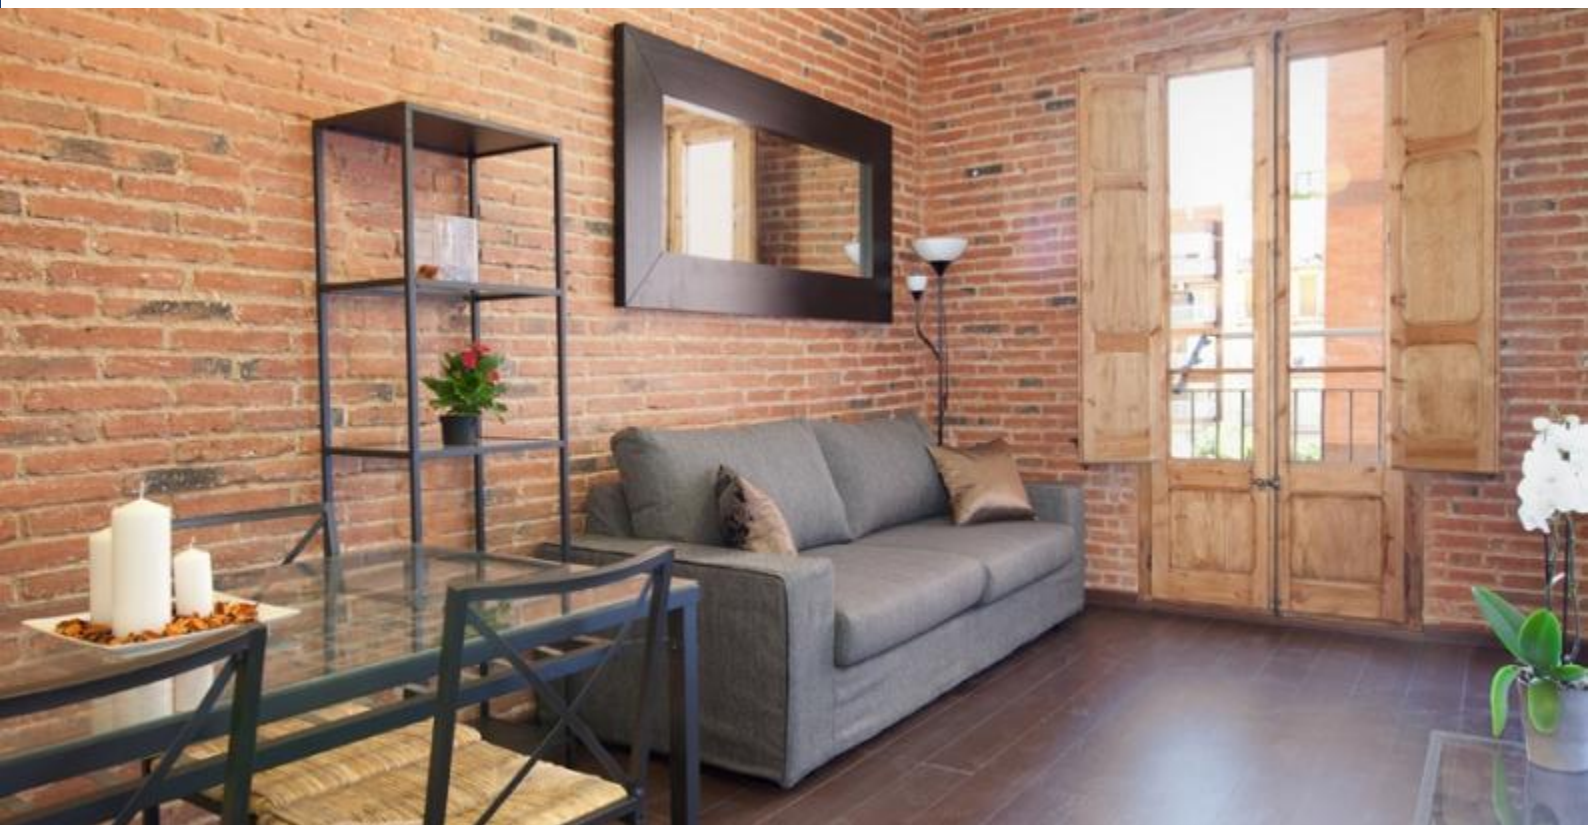

Surroundings