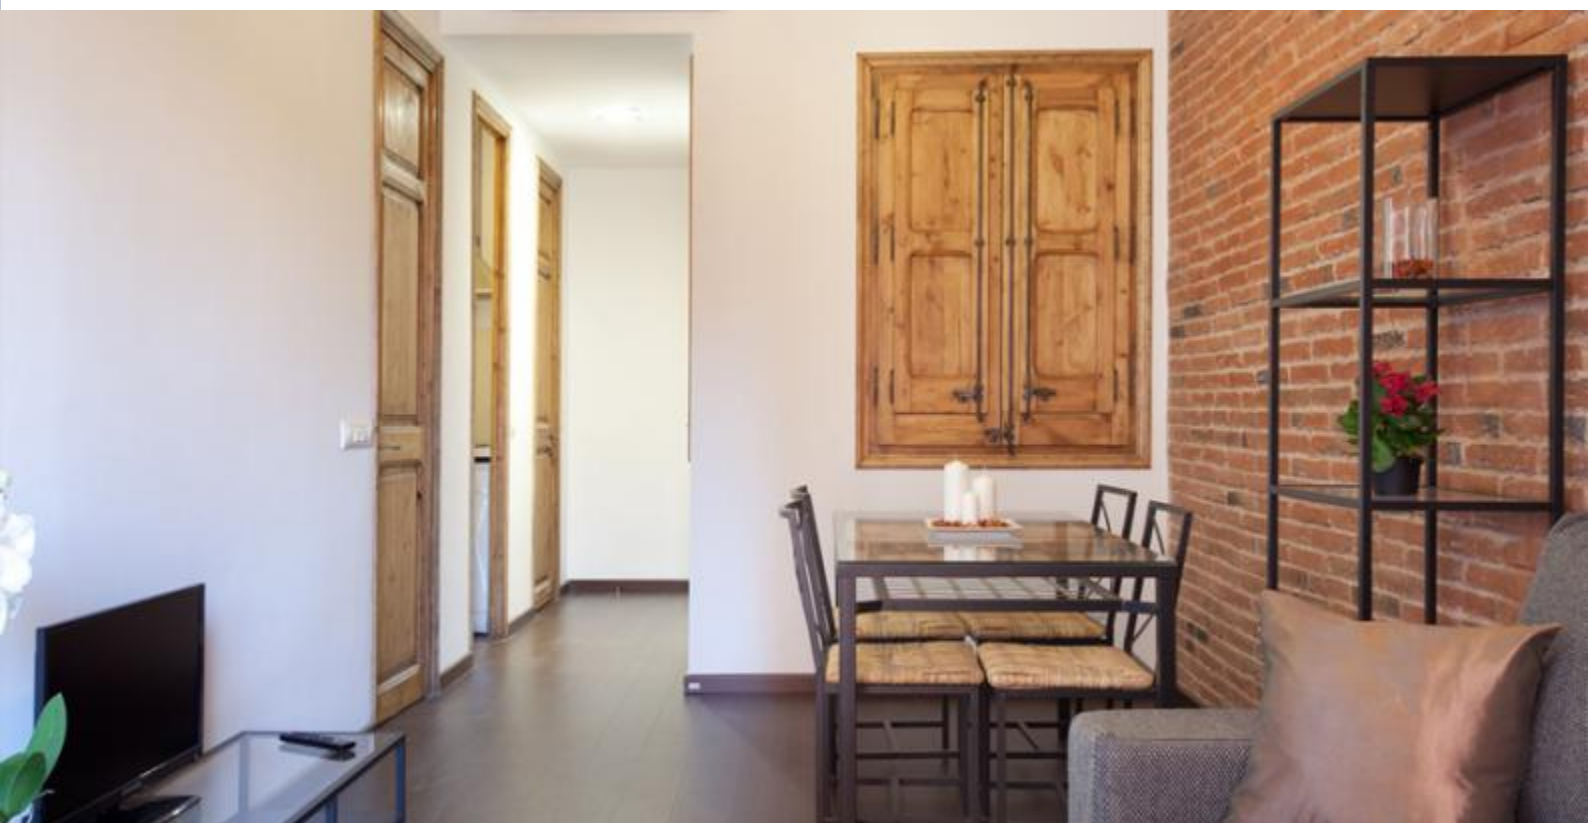

BarcelonaHome

WISH • FIND • ENJOY

APARTMENT IN SAGRADA FAMILIA

Description

Price / night from 115€

Price / month from 2100€

This apartment is located next to the stunning Sagrada Familia. The flat has been recently renovated with a distinctive type of decor that is striking to all guests. The brick walls, combined with the current and modern furnishings create a cozy atmosphere. The kitchen and bathroom are fully equipped with everything you need to make your stay as comfortable as possible.

Within the same building there are several homes available, so if you would like to host a larger group, then this would be an excellent option.

Details

Address	Carrer de Sicília
Flat size	45m2
Capacity	6
Floor	6
Bedrooms	2
Bathrooms	1
Beds	4
Balcony	No
License	HUTB-001916