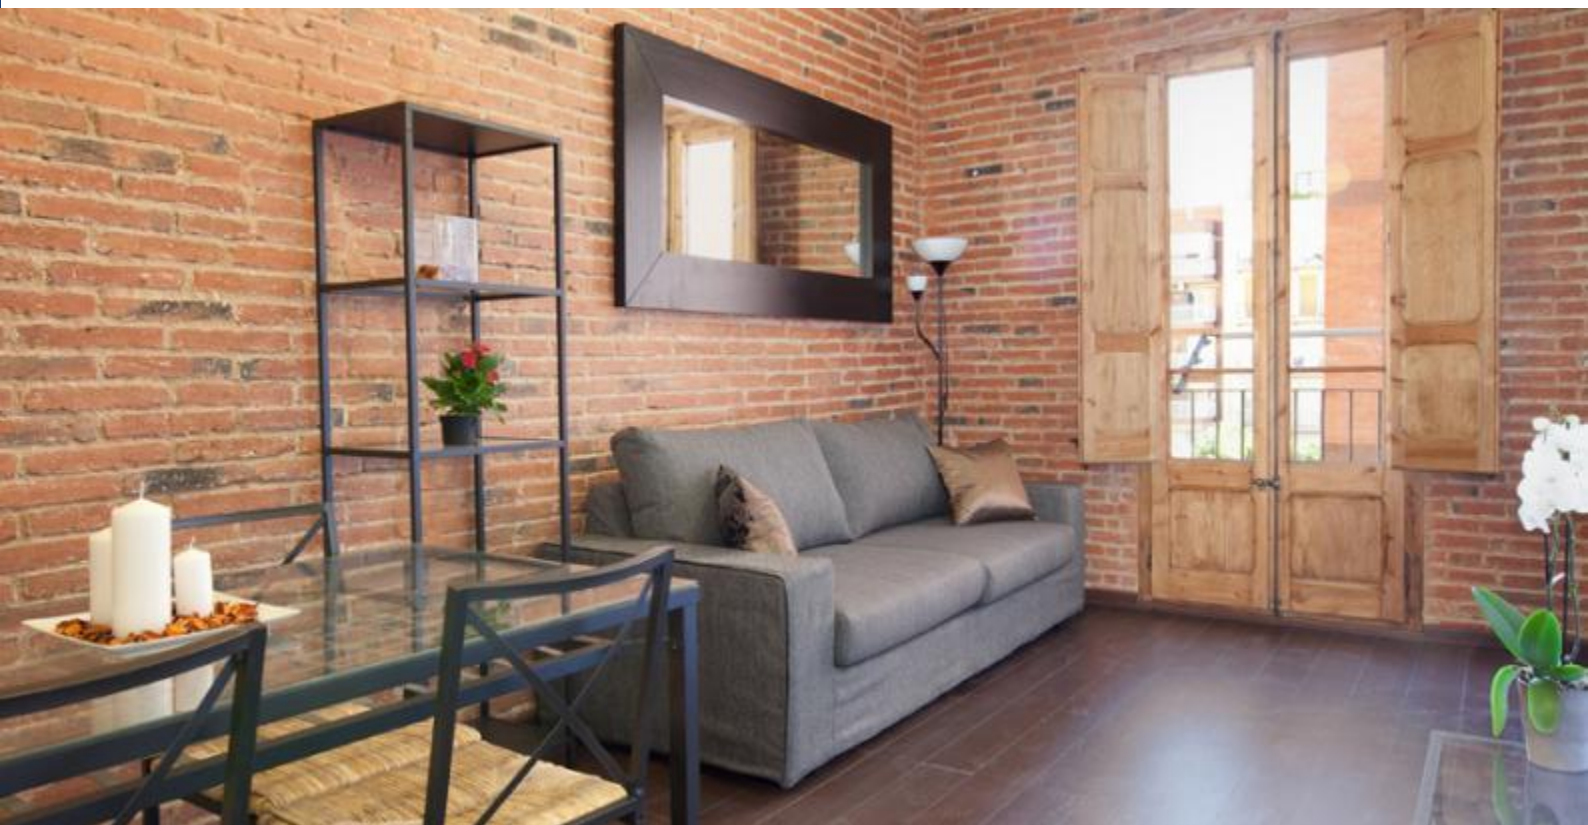

Surroundings