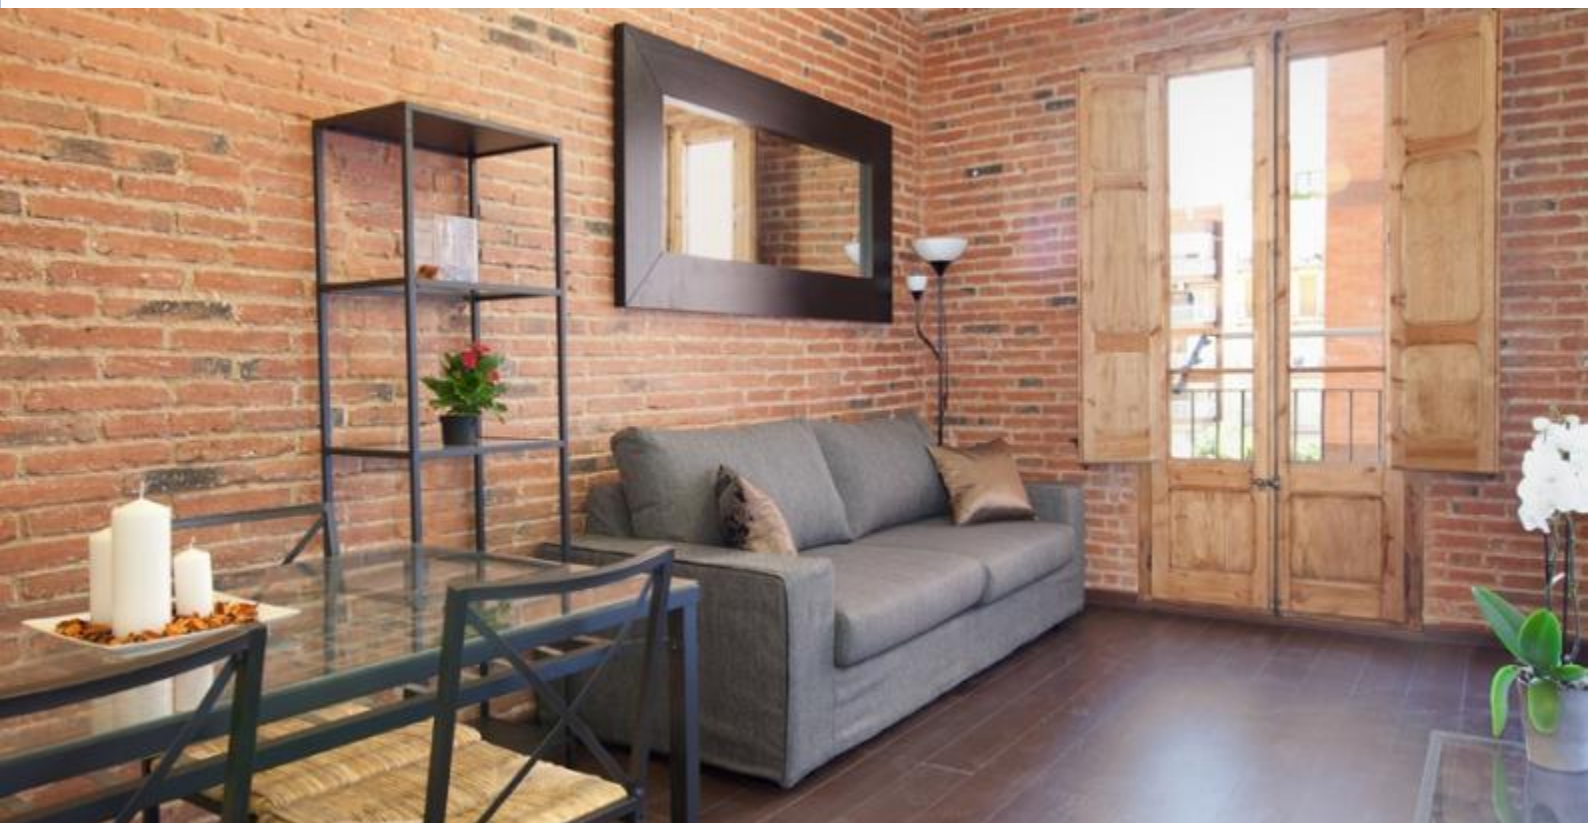

### Description

Price / night from 115€

Price / month from 2100€

This cosy apartment has been recently renovated with great attention taken to the decor. It retains the original features of the building, and this combined with the contemporary and modern furniture creates a cosy and contemporary atmosphere. The kitchen and bathroom are fully equipped with everything you need to make your stay as comfortable as possible. It is part of the Sagrada Familia building, perfect for group bookings, as this flat sleeps a large number and if you are a larger group, there are other apartments in the same building also for rent.