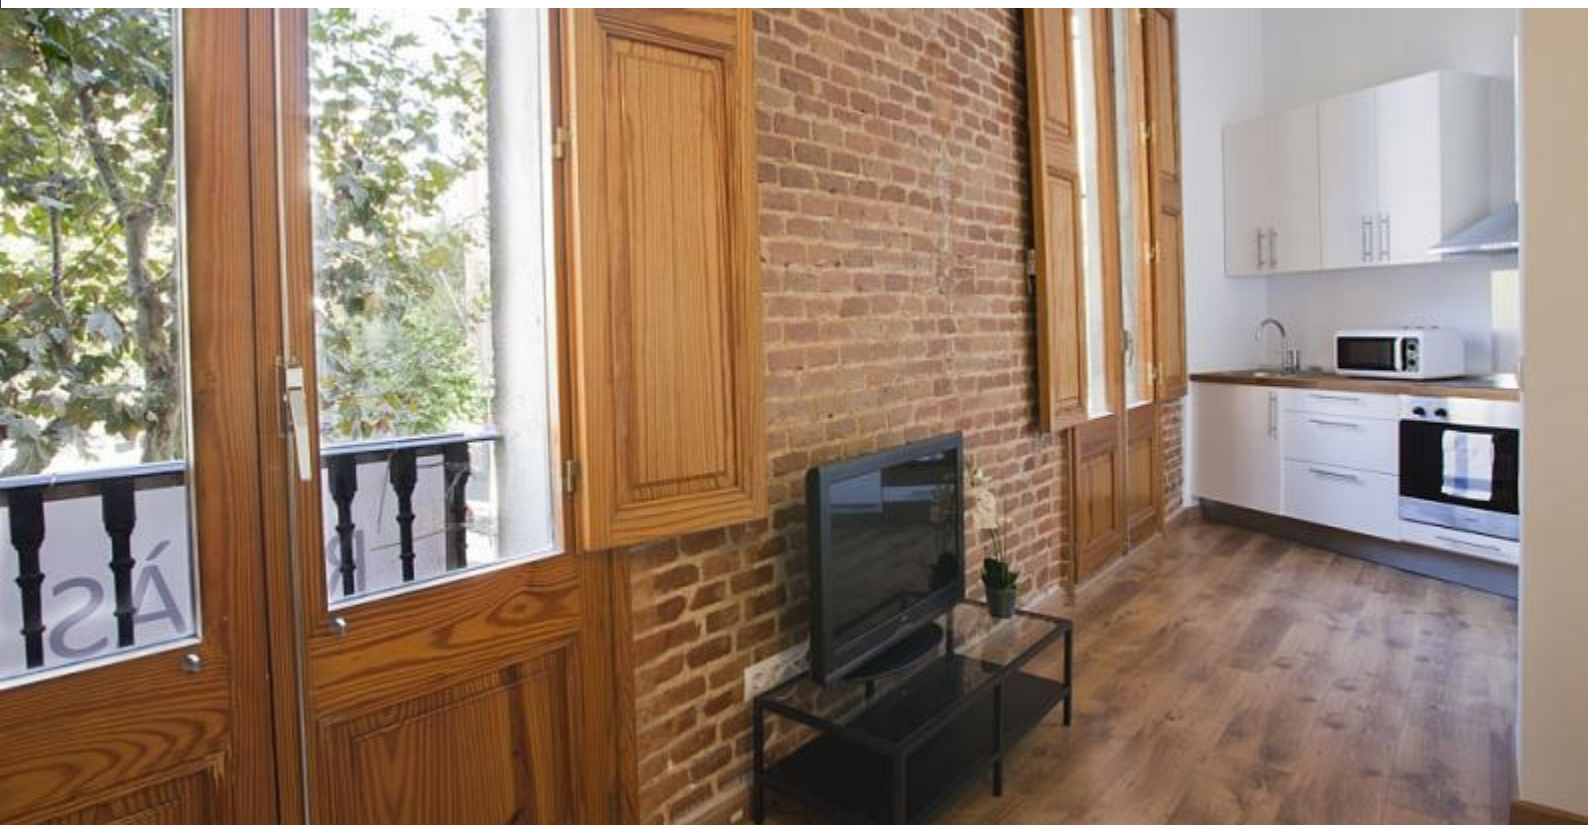

Surroundings