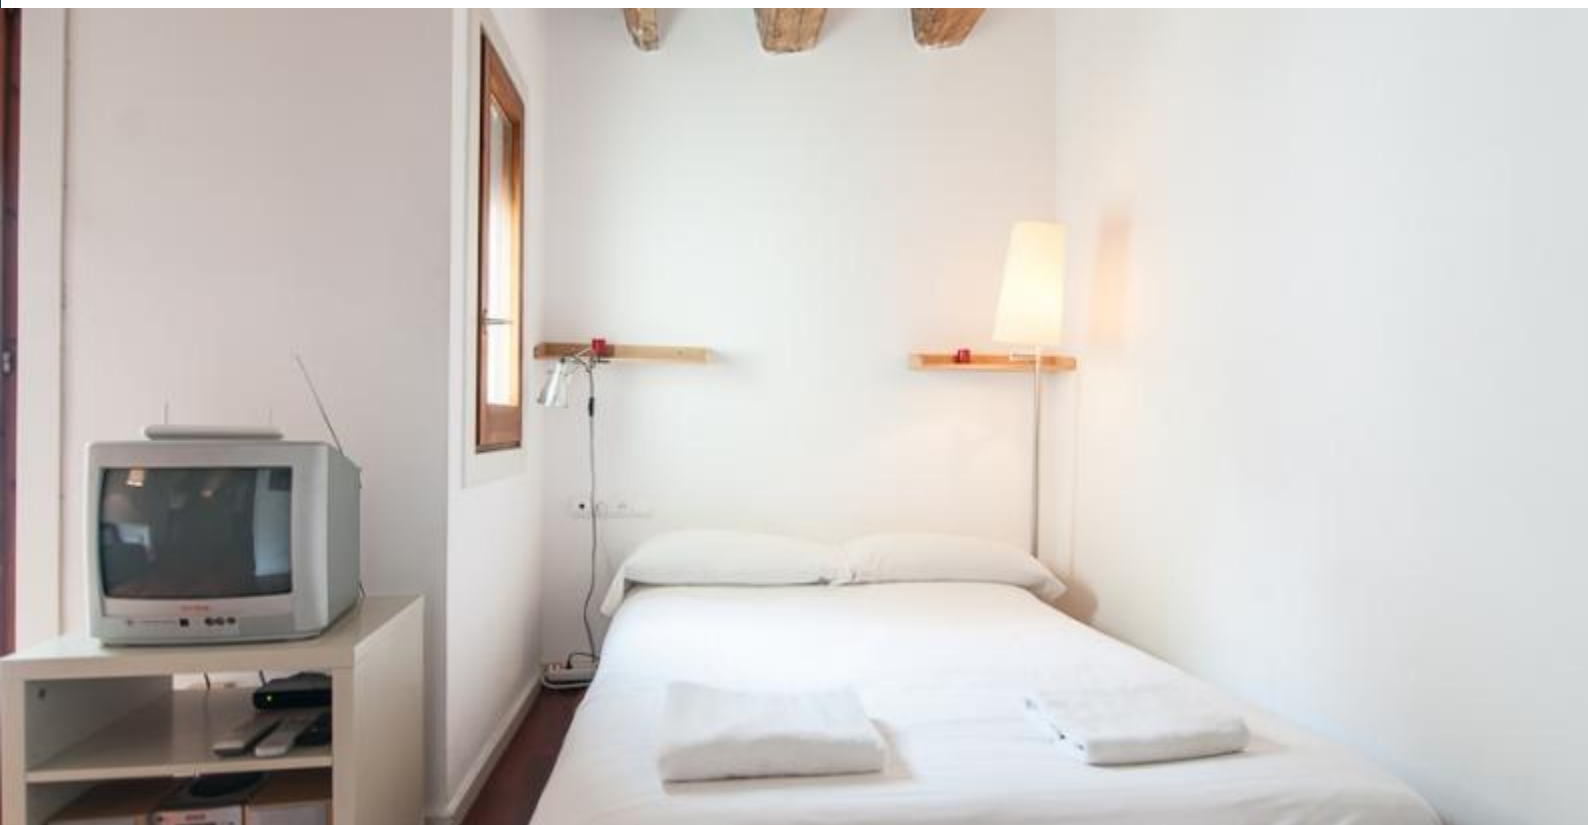

Good to know

Transfers

Pending amount

This amount is for the owner.
Upon your arrival you will be asked to pay the pending amount of the reservation.

Check-in and check-out

Check-in time from: 13:00
Check-out time until: 11:00

Late check-in

The check-in is free of charge during the hours: from 13:00 to 18:30. If your arrival time is outside of these hours, an extra charge will be applied.

Weekdays

21:00 - 00:00 = 30 €
00:00 onwards = 40 €

Weekends and Holidays

21:00 - 00:00 = 30 €
00:00 onwards = 40 €

Accommodation rules

Pets not allowed
Parties not allowed
No Smoking inside

Note of the owner

The owner requires 25% of total price of the accommodation at the moment you receive this booking confirmation.