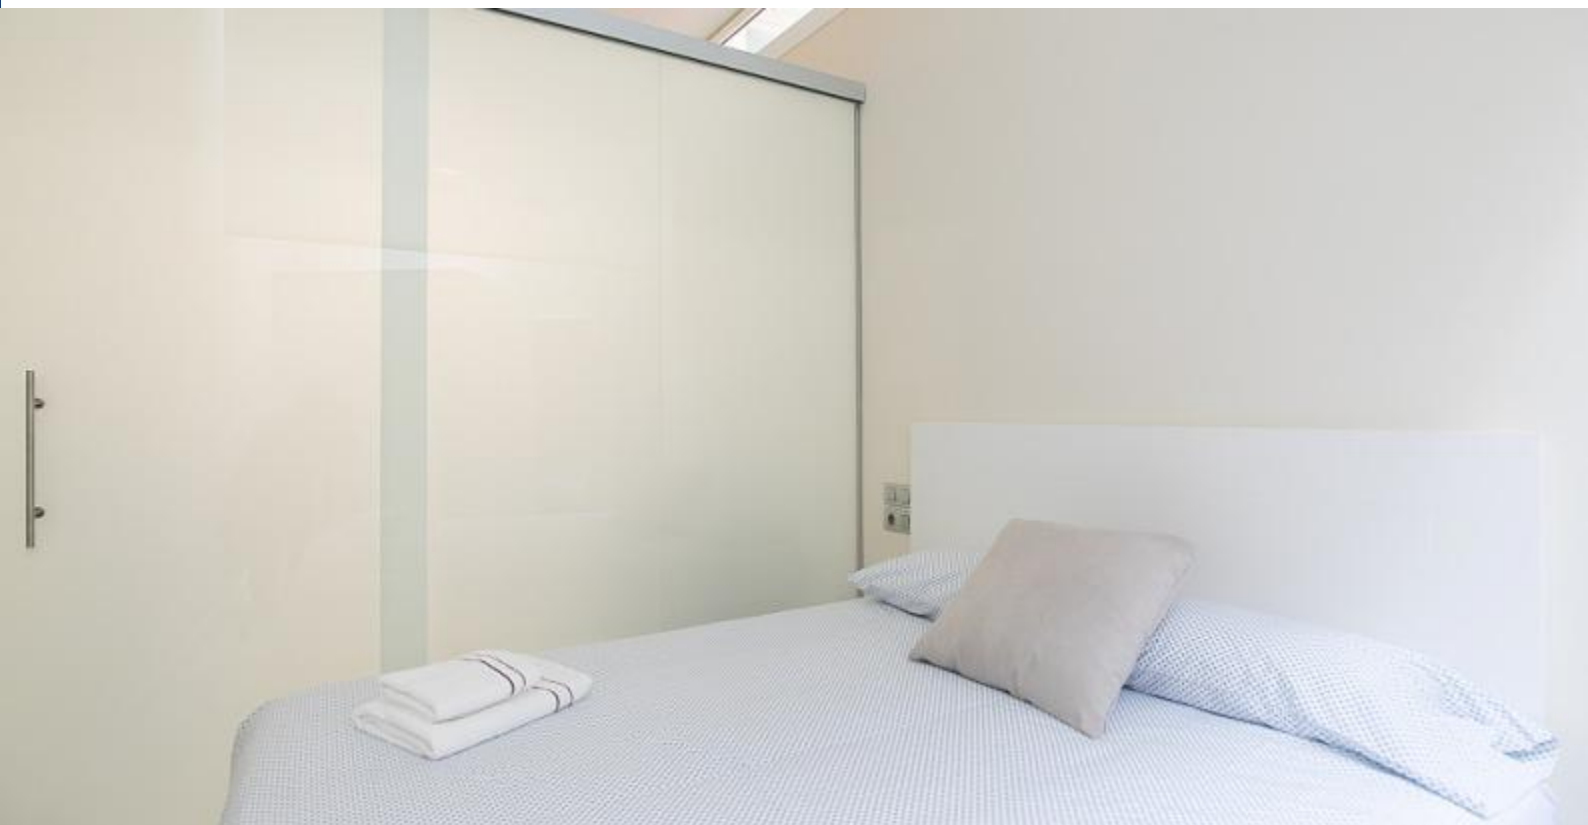

BarcelonaHome

WISH • FIND • ENJOY

SAGRADA FAMILIA APARTMENT

Description

Price / night from 99€

Price / month from 1300€

This apartment, suitable for 4 people, is very close to Gaudi's greatest work. This practical and functional apartment is decorated in a contemporary style, with an air of an artist studio. The living room has a comfortable sofa bed in front of the large TV and a large double bed. On the second floor is the bedroom with a single bed. The kitchen, decorated in red, is modern and fully equipped with everything you need for your holiday including washing machine, pots, cutlery and crockery.

Details

Address	Av. de Gaudí
Flat size	48m2
Capacity	4
Floor	0
Bedrooms	1
Bathrooms	1
Beds	3
Balcony	No
License	HUTB-004352

Reviews	Very good 8.2
€ Price	7.8
🛏 Quality	8.2
📍 Location	8
🧹 Final cleaning	8.6
🔑 Check-in	8.4