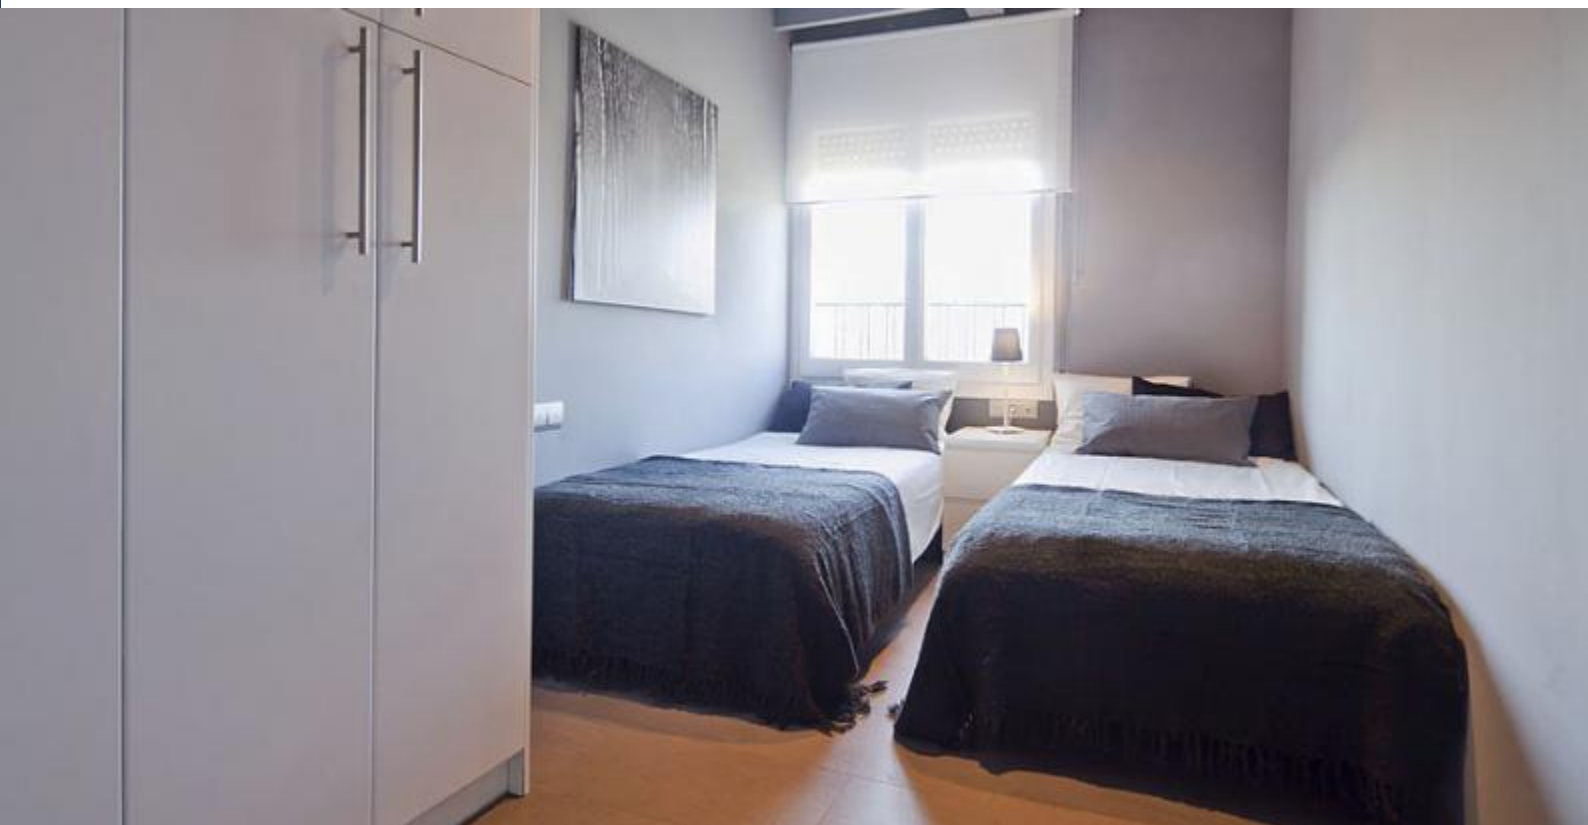

Services

	General	Fan, Heating, Air conditioning, Balcony, 24 hours emergency phone, Optional parking, Pets friendly
	Building	Elevator, Doorman
	Kitchen	Toaster , Dishwasher , Oven , Micro-wave, Coffee maker, Kitchen-ware, Fridge, Stove, Freezer
	Bathroom	Shower
	Laundry	Washing machine, Bedding, Towels, Iron, Blankets
	Entertainment	TV, Wi-Fi FREE
	Optional services	Baby cot, Extra set of keys, Birthday pack, Welcome pack, Extra set of bedding, Extra set of towels, Cleaning service per hour, High chair, Pets allowed (You can order these services after your reservation)