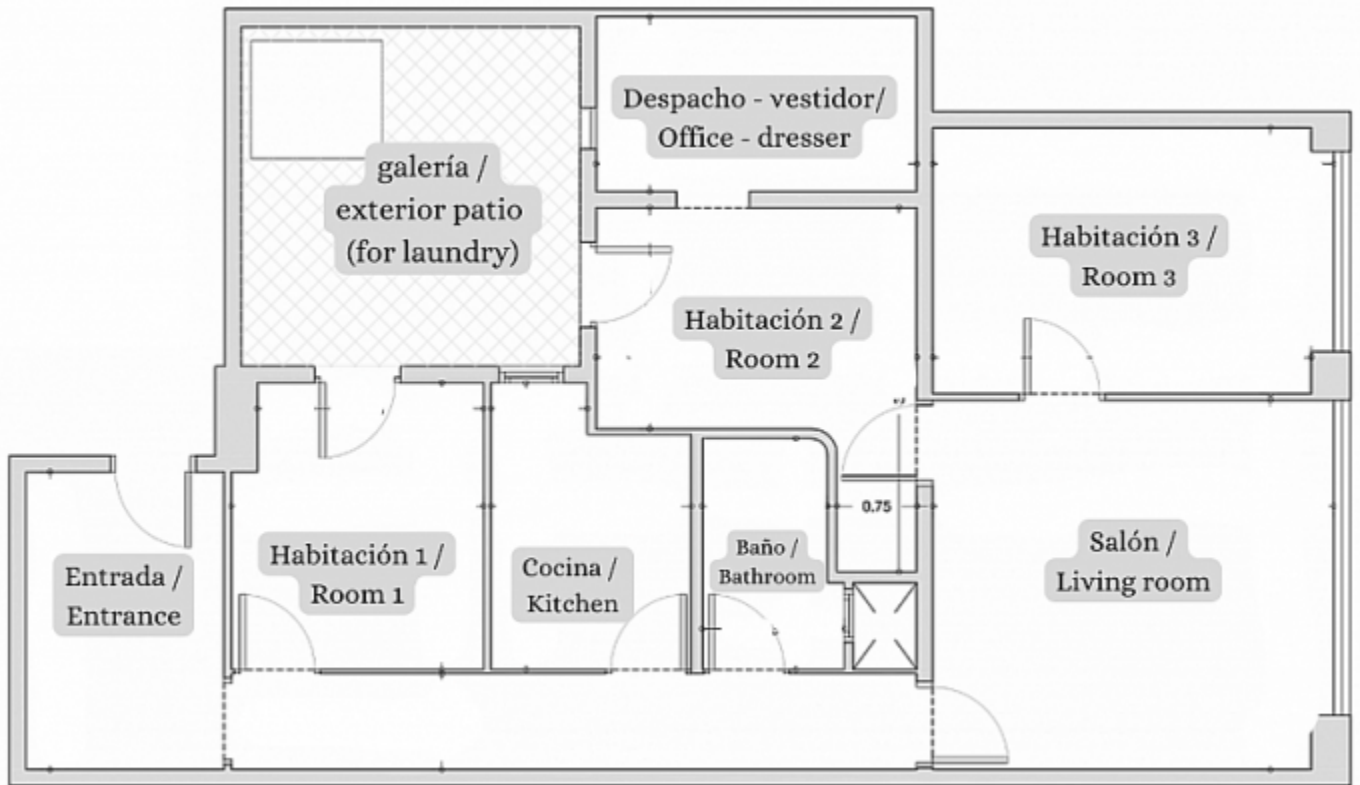

## Details

|           |                     |                                   |      |
|-----------|---------------------|-----------------------------------|------|
| Address   | C. de San Fructuoso | Reviews                           | Good |
| Flat size | 70m2                | € Price                           | 5    |
| Capacity  | 5                   | 🛏️ Quality                        | 5    |
| Floor     | 1                   | 📍 Location                        | 5    |
| Bedrooms  | 3                   | 🧹 Final cleaning and disinfection | 5    |
| Bathrooms | 1                   | 🔑 Check-in                        | 5    |
| Beds      | 3                   |                                   |      |
| Balcony   | No                  |                                   |      |
| License   |                     |                                   |      |