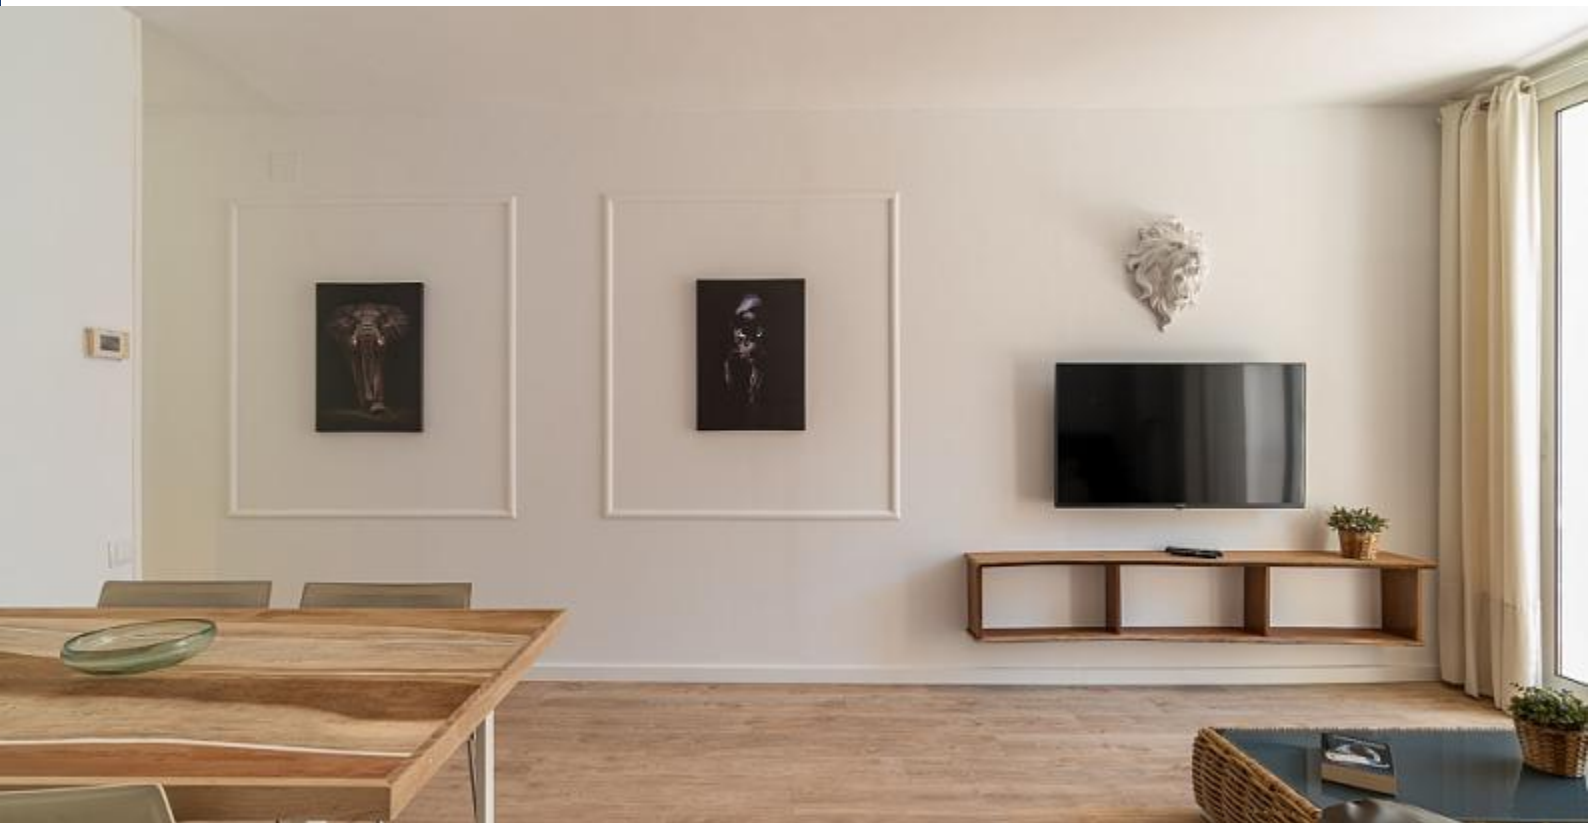

Services

	General	Heating, Air conditioning, Balcony
	Building	Elevator
	Kitchen	Oven , Micro-wave, Coffee maker, Kitchen-ware, Fridge, Nespresso Machine, Freezer
	Bathroom	Bathtub, Shower
	Laundry	Washing machine, Bedding, Towels, Iron, Blankets
	Entertainment	TV, Wi-Fi FREE
	Optional services