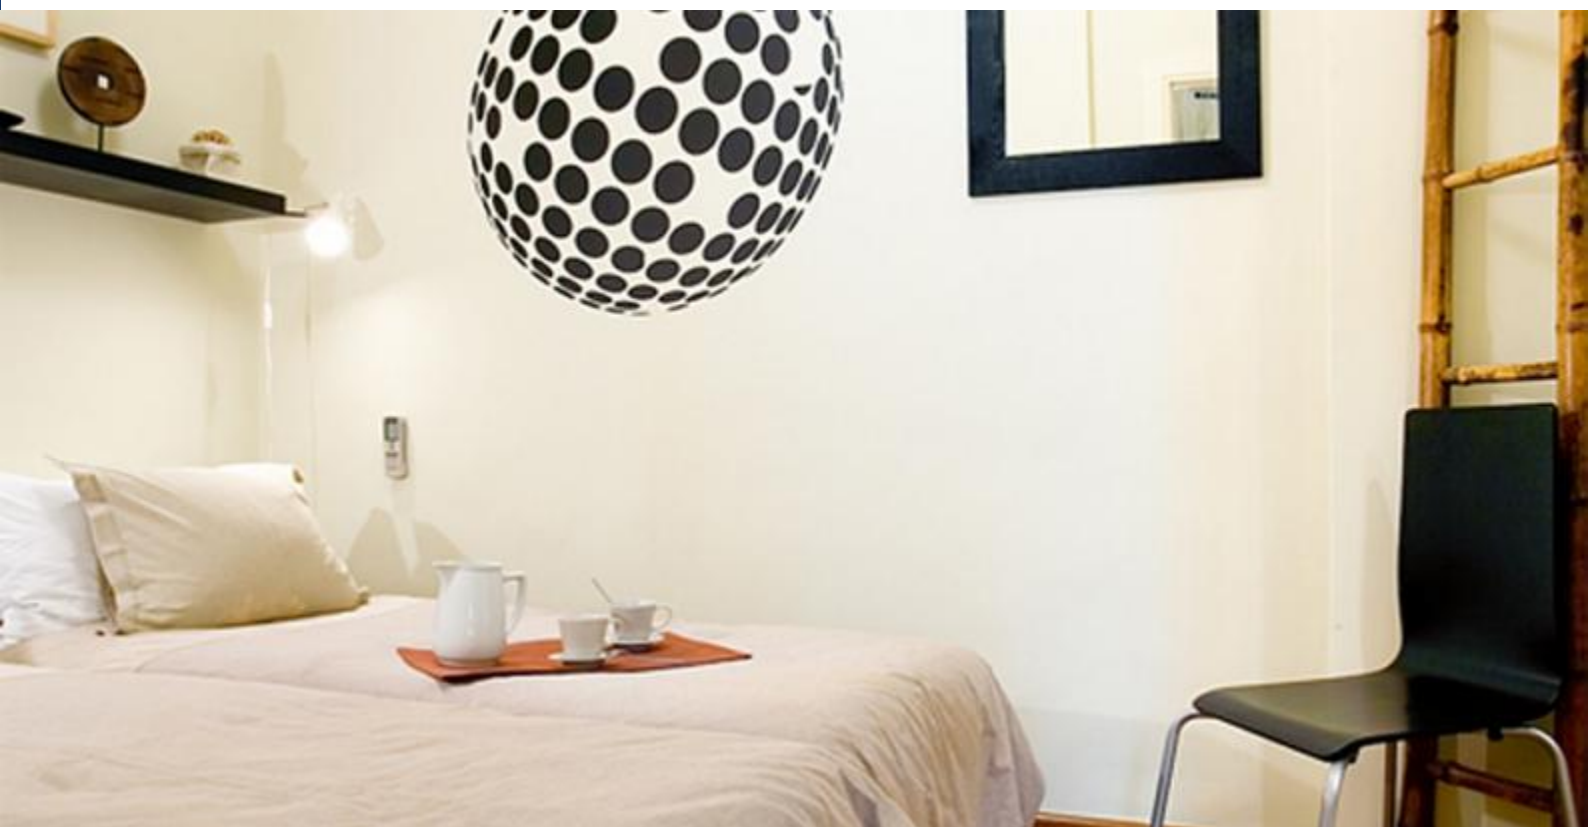

BarcelonaHome

WISH • FIND • ENJOY

CHARMING APARTMENT IN HISTORIC NEIGHBORHOOD, BARCELONA

Description

Price / night from 45€

Price / month from 1350€

Luxury apartment in a remodeled building preserving the historic facade of the Ribera area, one of the most noble areas of historic Barcelona in the center of Barcelona. Located next to the Passeig del Borne, in the Gothic Quarter, only 50 meters from the Gothic Church of Sta María del Mar, the Picasso Museum, the Cathedral, La Barceloneta, the port.

Design apartment decorated by the Home Deco studio, with wooden beams recovered and restored, wall with original stone recovered and treated, oak parquet flooring and designer kitchen.

A very large room distributed in hall, living room with a sofa bed and fully equipped kitchen with all the necessary utensils for cooking and eating comfortably. Suite room: double with two beds and bathroom with bathtub.

Linens and towels. Ideal to accommodate a person, a couple or up to four people.

Details

Address	Carrer del Rec
Flat size	50m2
Capacity	2
Floor	1
Bedrooms	1
Bathrooms	1
Beds	1
Balcony	Yes
License	

Reviews	Very good 8.8
€ Price	8
🛏️ Quality	8
📍 Location	10
✓ Final cleaning and disinfection	10
🔑 Check-in	8