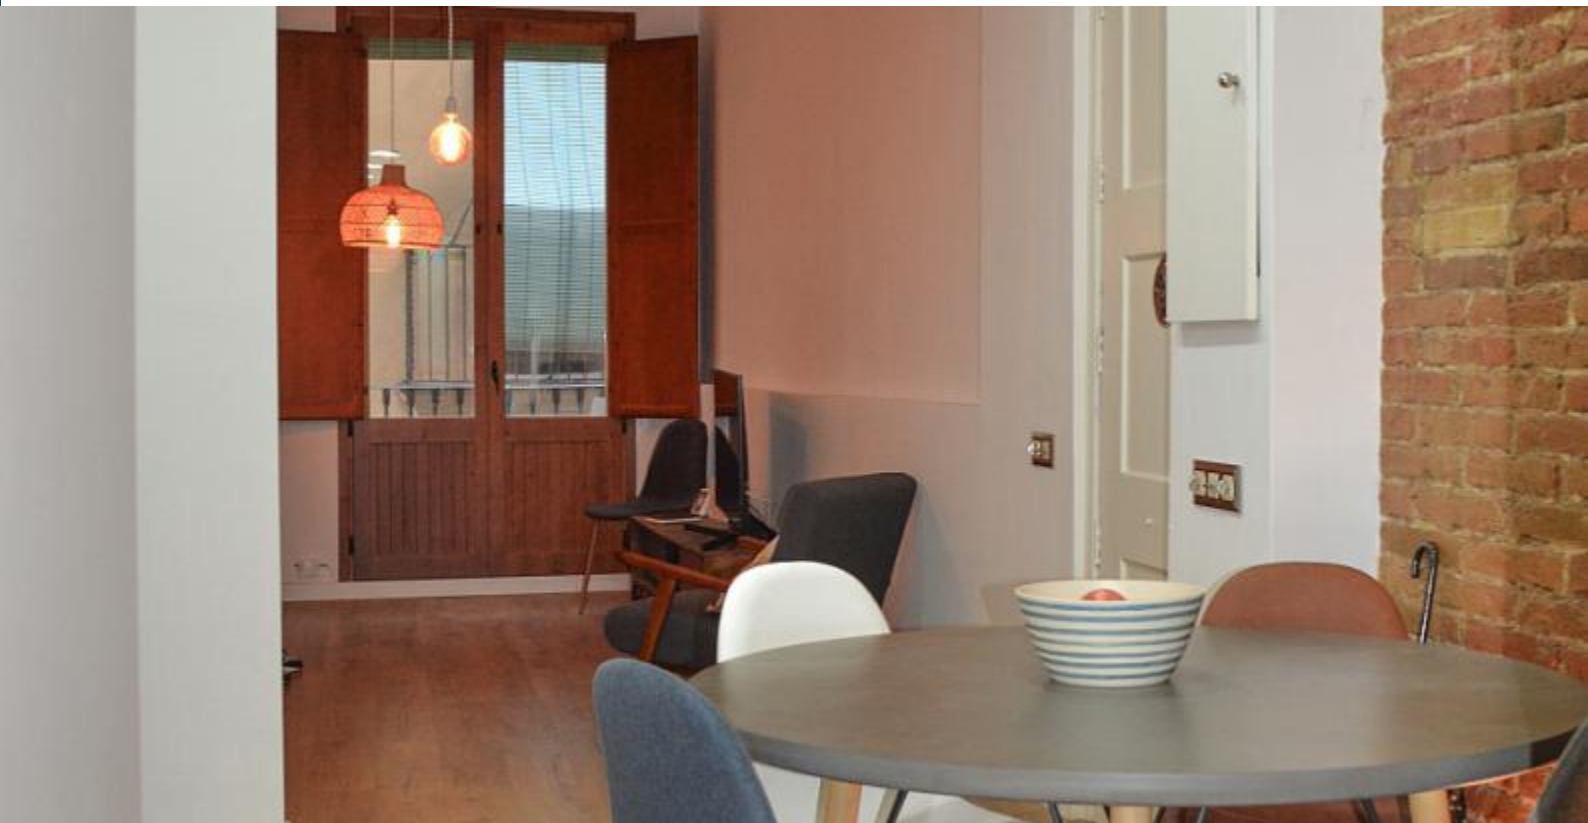

Good to know

Cancellation policy

Pending amount

This amount is for the owner.
Upon your arrival you will be asked to pay the pending amount of the reservation.

Check-in and check-out

Check-in time from: 14:00
Check-out time until: 00:00

Late check-in

The check-in is free of charge during the hours: from 13:00 to 18:30. If your arrival time is outside of these hours, an extra charge will be applied.

Weekdays

18:00 - 23:00 = 30 €
23:00 onwards = 40 €

Weekends and Holidays

13:00 - 23:00 = 30 €
23:00 onwards = 40 €

Accommodation rules

Parties not allowed
No Smoking inside