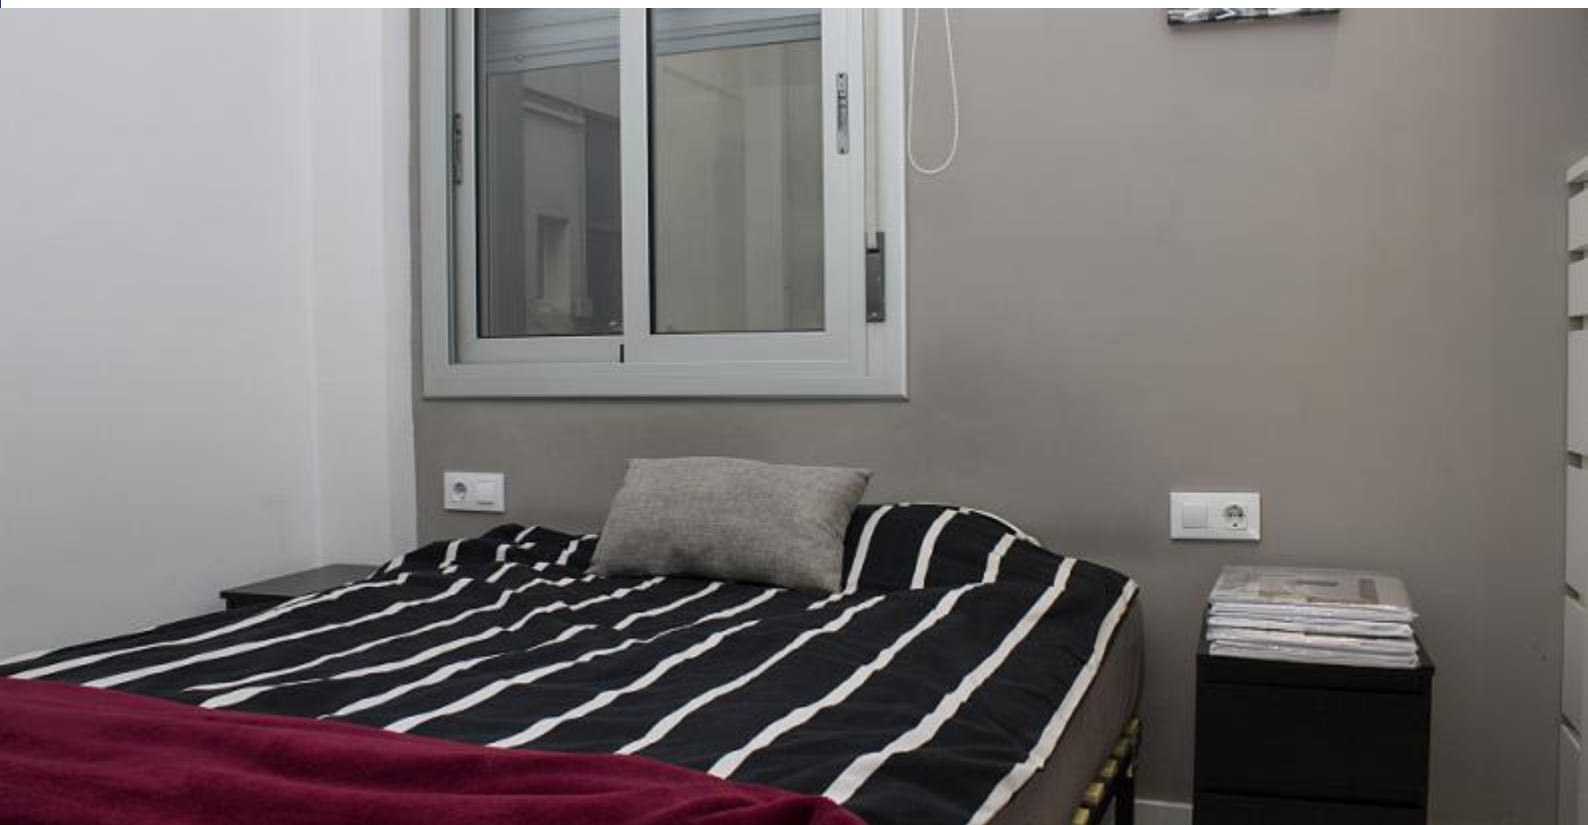

Details

Address	Carrer de Balmes
Flat size	40m2
Capacity	2
Floor	8
Bedrooms	1
Bathrooms	1
Beds	1
Balcony	No
License	

Reviews	Excellent 9.2
€ Price	8
🛏 Quality	8
📍 Location	10
🧼 Final cleaning and desinfection	10
🔑 Check-in	10