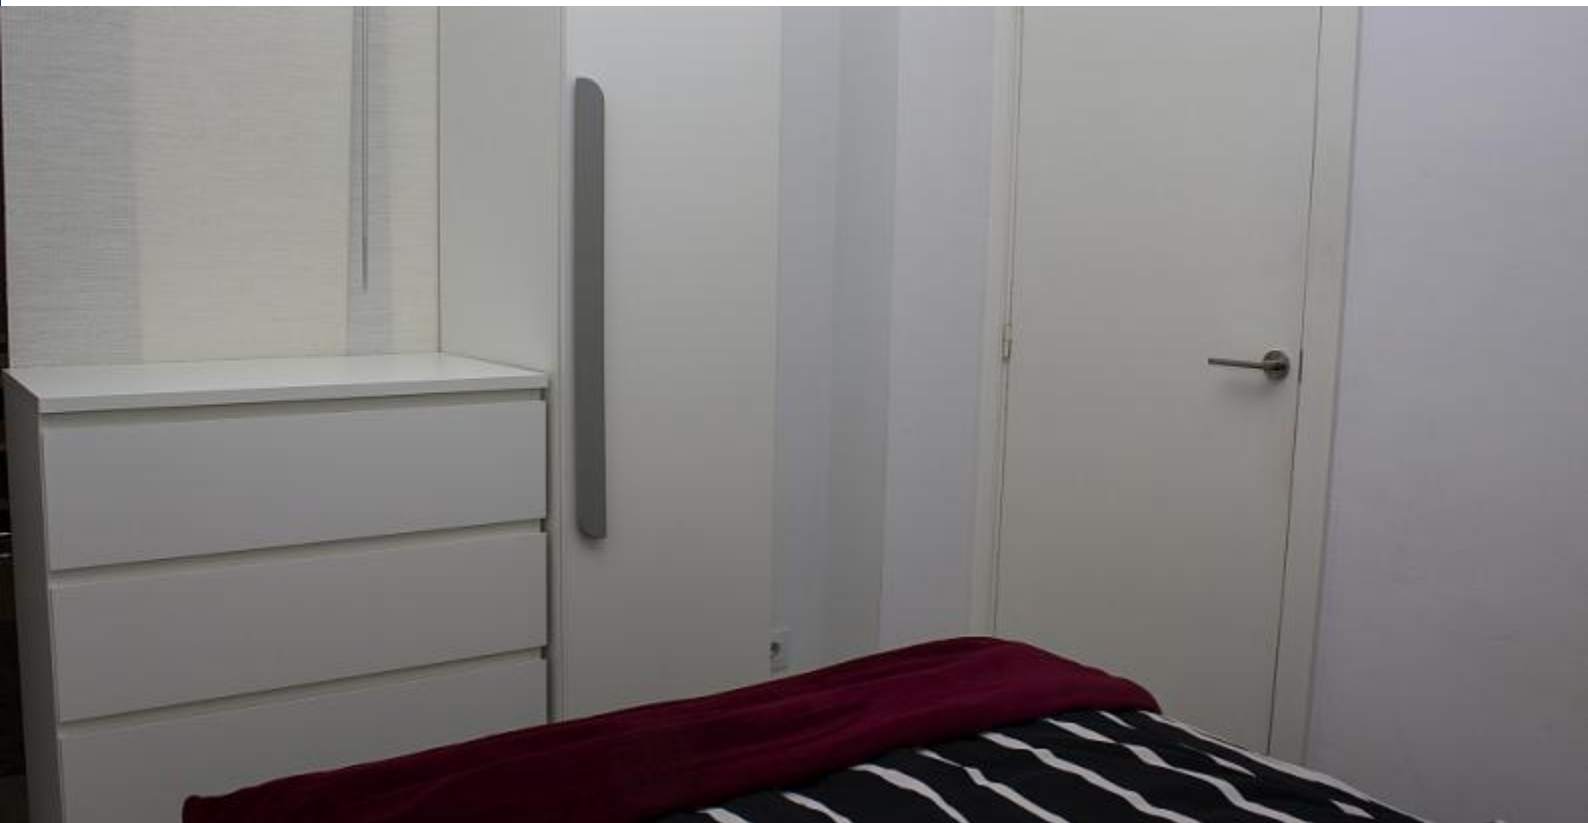

Services

General

Heating, Air conditioning

Building

Elevator

Kitchen

Oven , Micro-wave, Kitchen-ware, Fridge, Stove

Bathroom

Shower

Laundry

Washing machine, Bedding, Towels

Entertainment

TV, Wi-Fi FREE

Optional services