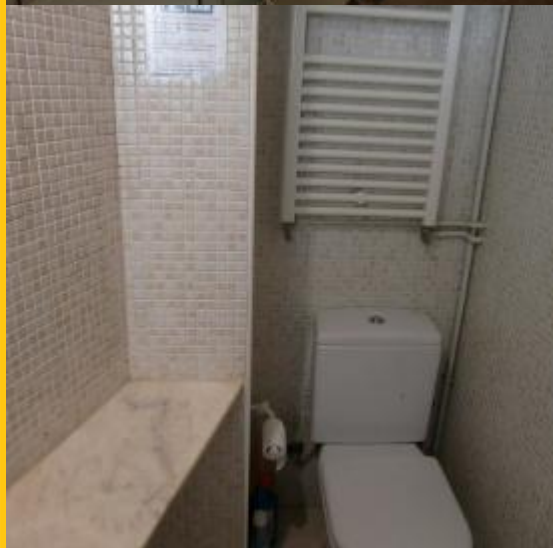

BH-3844

BarcelonaHome
WISH • FIND • ENJOY

1 BEDROOM APARTMENT NEAR PLAZA CATALUNYA

Description

Price / night from 37€

Price / month from 1100€

A unique modern apartment with a traditional touch and bright interior. The interior is characterised by spacious areas with a common area and kitchen sharing the same space. The kitchen is spacious and equipped with all of the essentials, as well as ample storage space for groceries.

The common area which also forms part of the kitchen comes with a comfortable sofa, decorated with pillows and a standing lamp. A window is also found on one side of the room brightening up the room on a sunny day. The apartment also consists of a spacious double bedroom with ample closet space, an ensuite bathroom and a small balcony with a washing machine. The bathroom comes with a spacious shower and collage tiles giving it a traditional twist. The entrance of the building also has a little patio with beautiful welcoming plants and stairs that lead to the apartment itself.

The apartment is located in a central, yet quiet area where plenty of bars and restaurants can be found. Line 2 and 3 connect the apartment to the rest of the city, making it easier for one to travel to different places and explore Barcelona.

Surroundings

Services

	General	Heating, Air conditioning, 24 hours emergency phone, Optional parking, Baby cot
	Building	
	Kitchen	Toaster , Oven , Micro-wave, Coffee maker, Kettle, Kitchen-ware, Fridge, Stove, Freezer
	Bathroom	Hair dryer, Shower
	Laundry	Washing machine, Bedding, Towels, Iron, Blankets
	Entertainment	DVD, TV, Wi-Fi FREE
	Optional services	