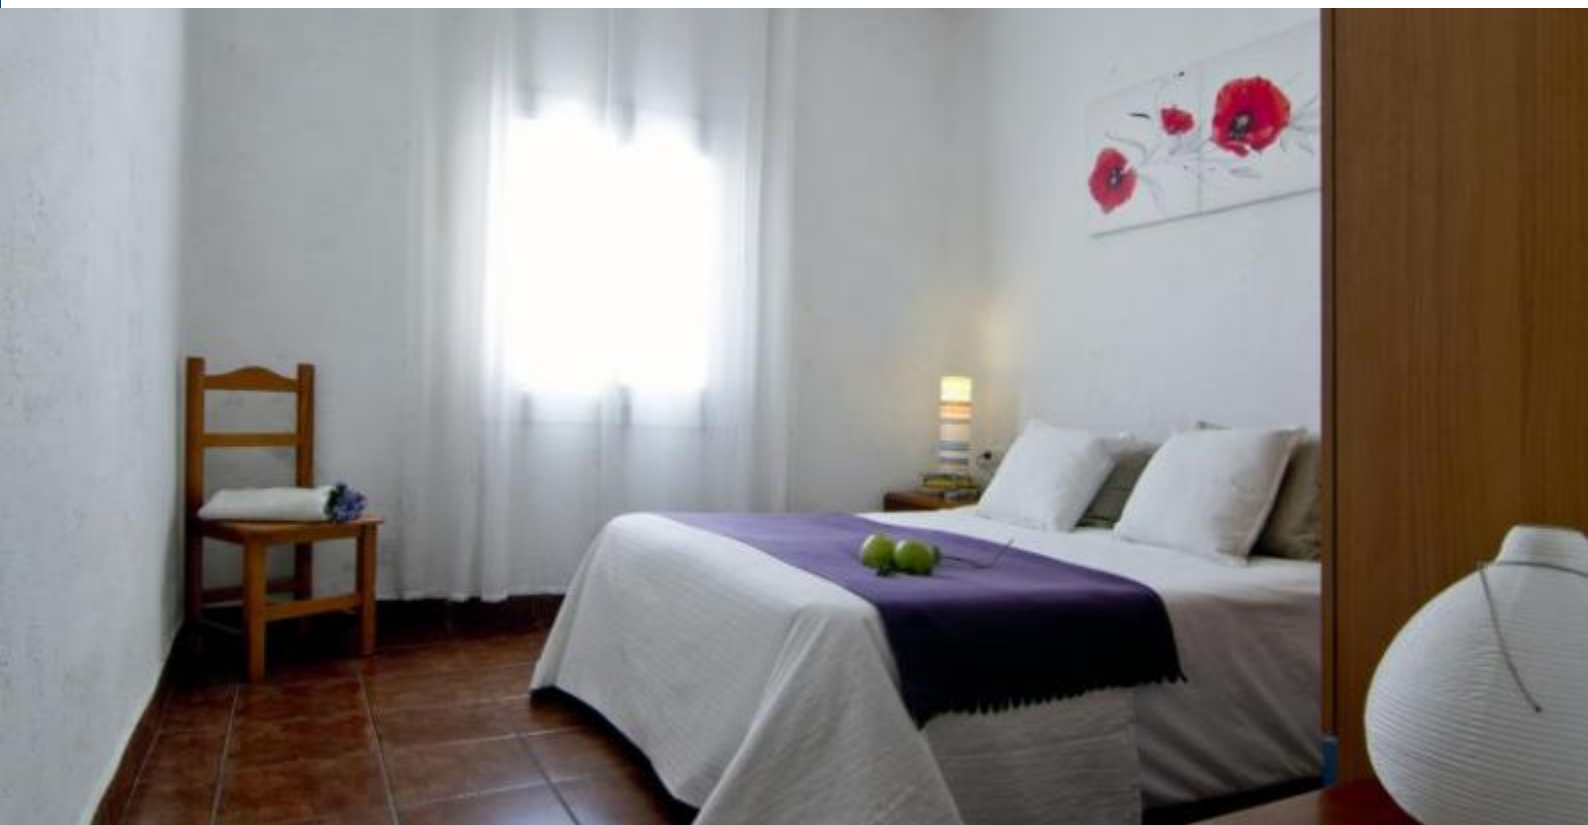

Surroundings