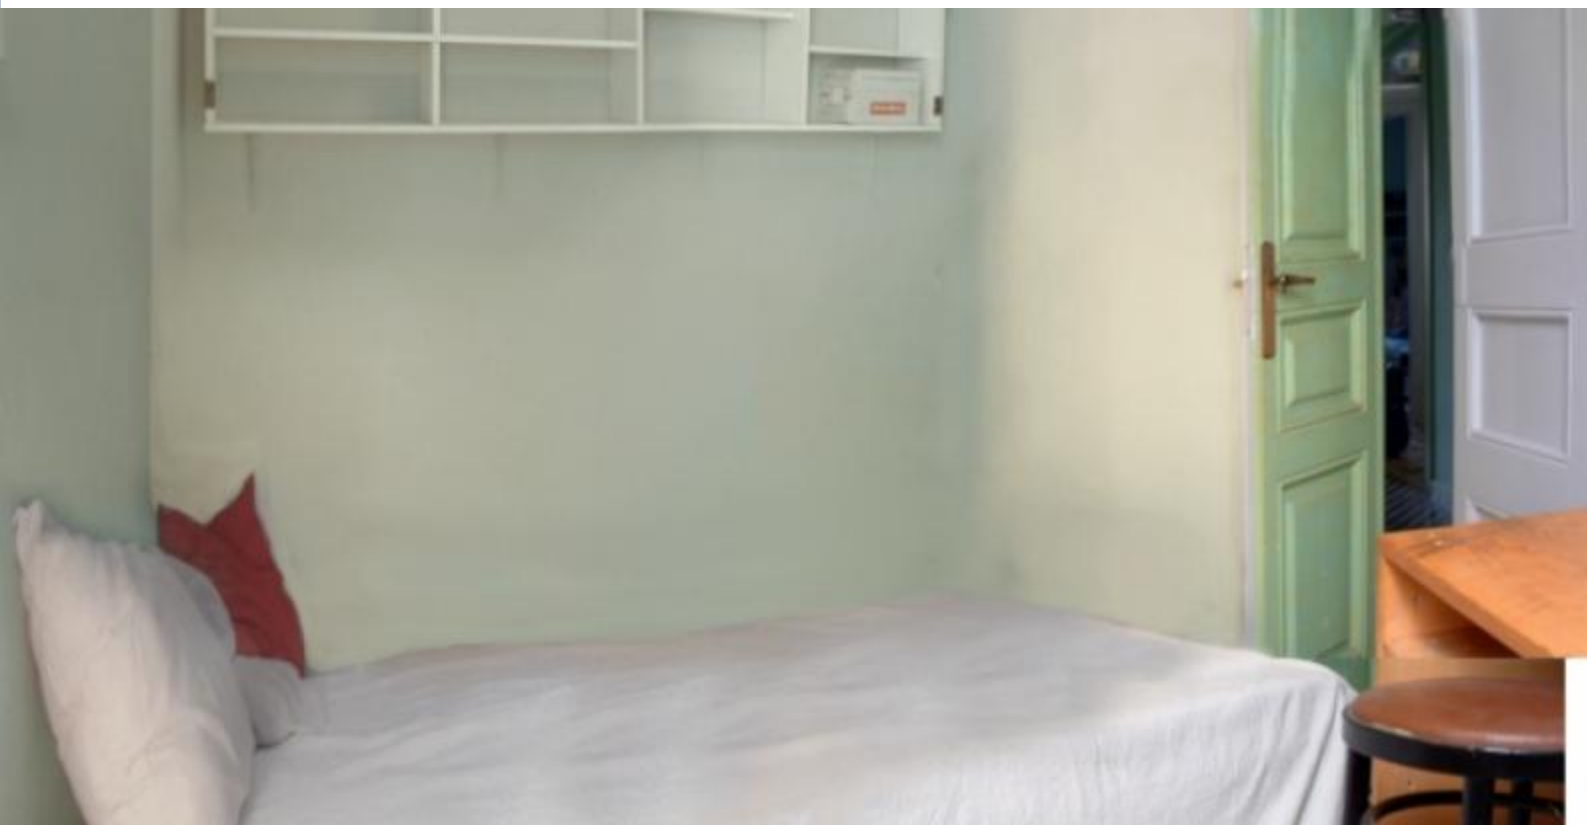

BarcelonaHome

WISH • FIND • ENJOY

STUDENT ROOMS IN EIXAMPLE

Description

Price / night from 10€

Price / month from 300€

Room available in a family home near Plaza Tetuan in the heart of the Eixample district of Barcelona. The apartment is characterized by an intimate, comfortable design that will make you feel at home, along with classic tile floors and access to a small balcony decorated with potted plants. The living room is furnished with comfortable red sofas and decorated with framed pictures on the walls. You will also have access to an elegant grand piano, making this lodging perfect for music students. The apartment is close to Ciutadella park, the zoo and Arc de Triomf. Passeig de Gracia shopping street and the famous Sagrada Familia of Gaudi are also a short walk away. The nearest metro Tetuan is right next to the apartment, with quick access to Universitat.

The bedroom for rent comes with a comfortable single bed, a cozy couch to lounge on after a long day and a writing desk with plenty of light shining on it from the window. There is also a nice shelf above the bed to decorate as you wish.

Details

Address	Carrer de la Diputació
Flat size	125m2
Capacity	1
Floor	3
Bedrooms	1
Bathrooms	1
Beds	1
Balcony	Yes
License	

Reviews	Good 4.8
€ Price	6
🛏 Quality	4
📍 Location	6
🧼 Final cleaning and disinfection	2
🔑 Check-in	6