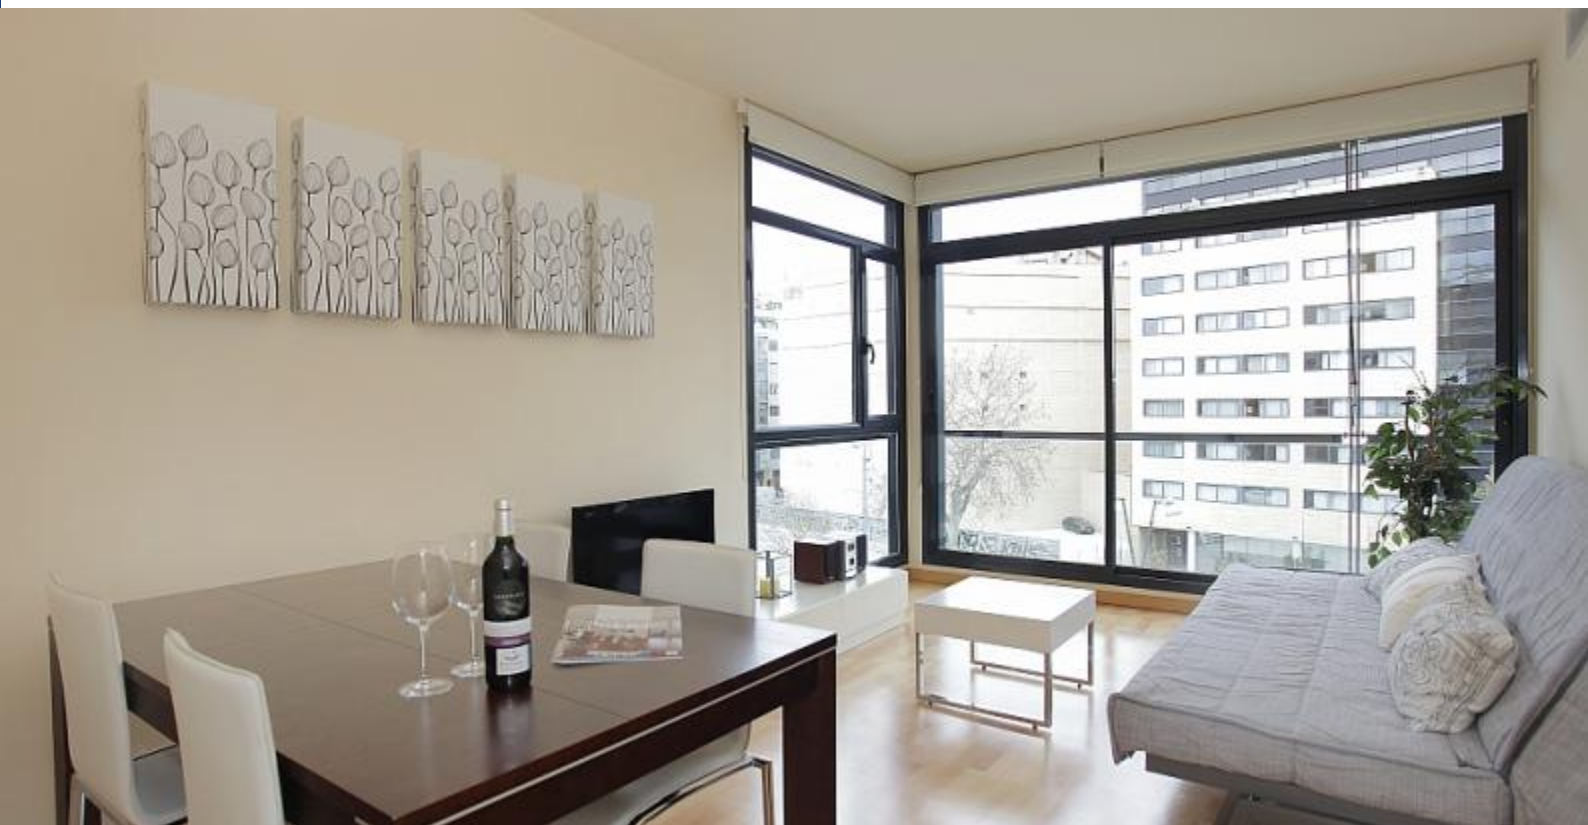

Surroundings