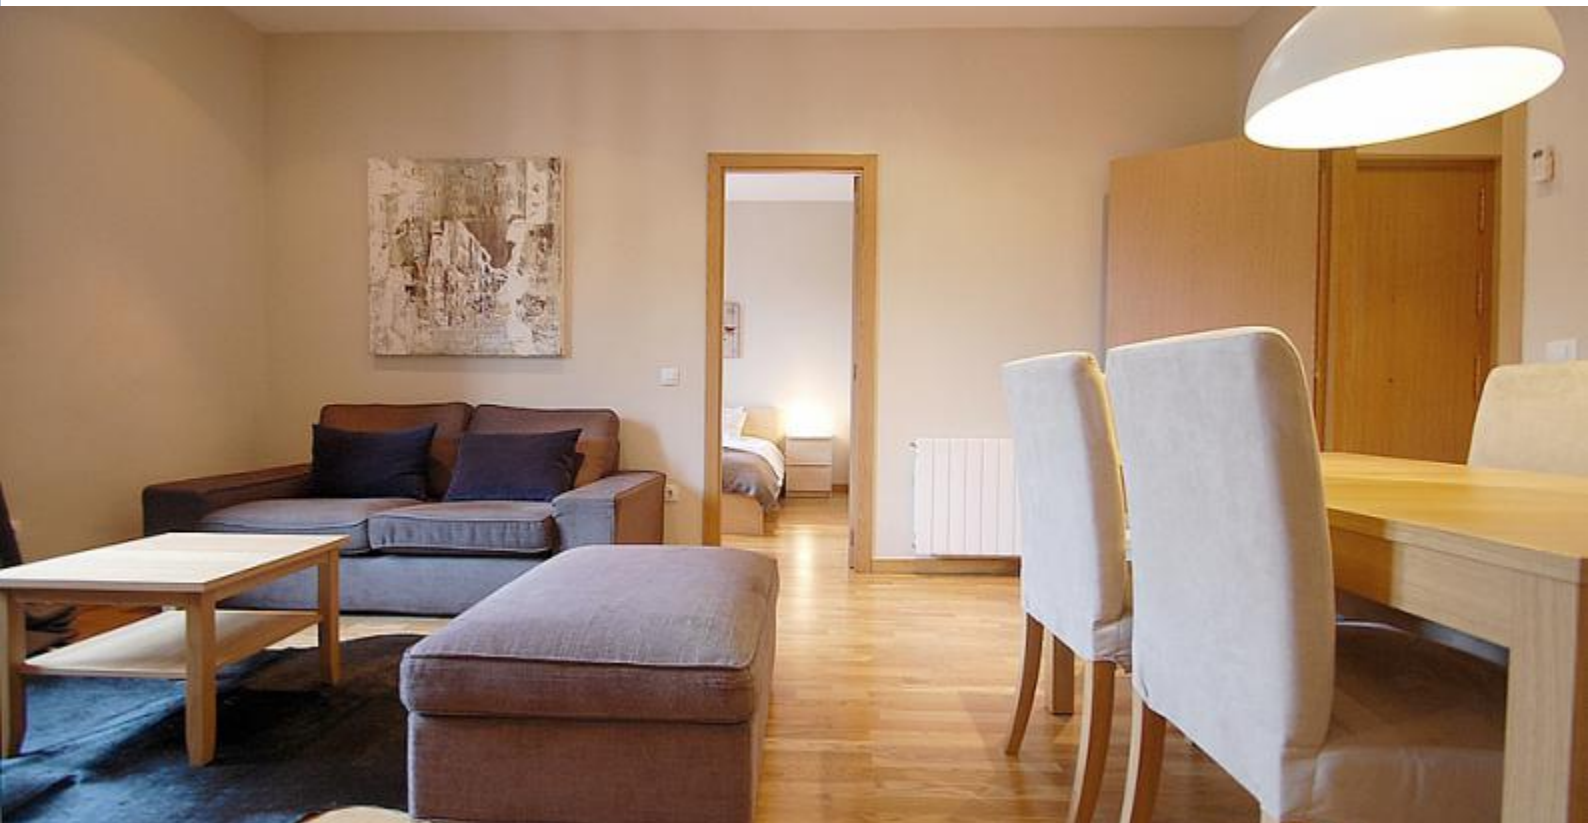

### Description

Price / night from 173€

Price / month from 1900€

Bright apartment, with plenty of light and contemporary elements, that displays a Nordic style and a mainly wooden furniture and decoration. The kitchen and bathrooms are fully renovated with high quality materials and equipped with all the necessary for your stay. As for the bedrooms, they present a Zen style and decoration, very comfortable for your well-being.