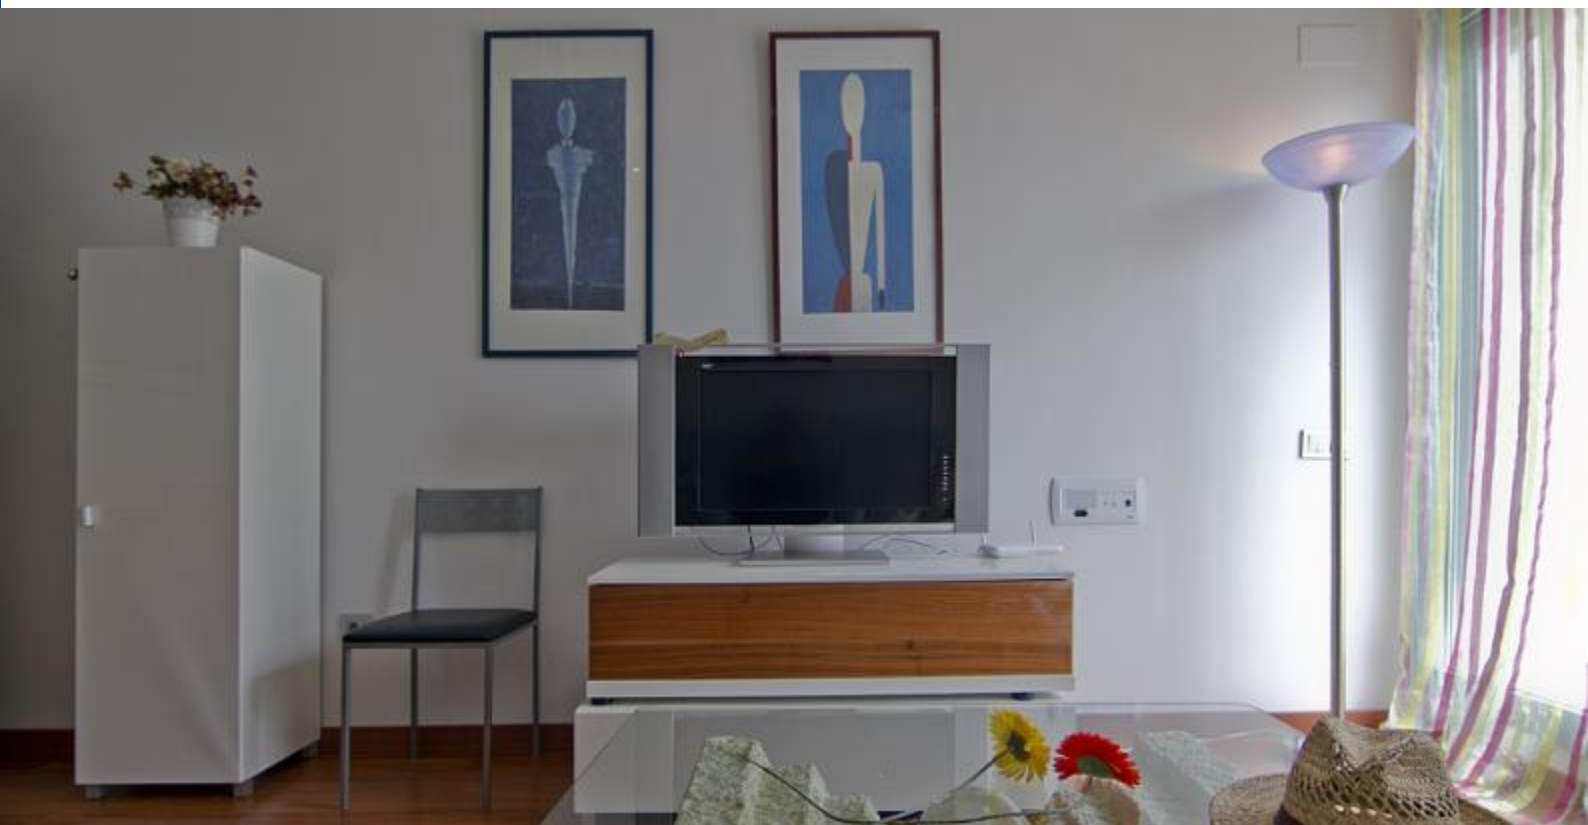

Services

	General	Parking, Heating, Air conditioning, Balcony, Baby cot
	Building	Elevator, Private terrace
	Kitchen	Toaster , Dishwasher , Oven , Micro-wave, Coffee maker, Kitchen-ware, Fridge, Stove
	Bathroom	Bathtub
	Laundry	Washing machine, Bedding, Towels, Iron, Blankets
	Entertainment	TV, Wi-Fi FREE
	Optional services