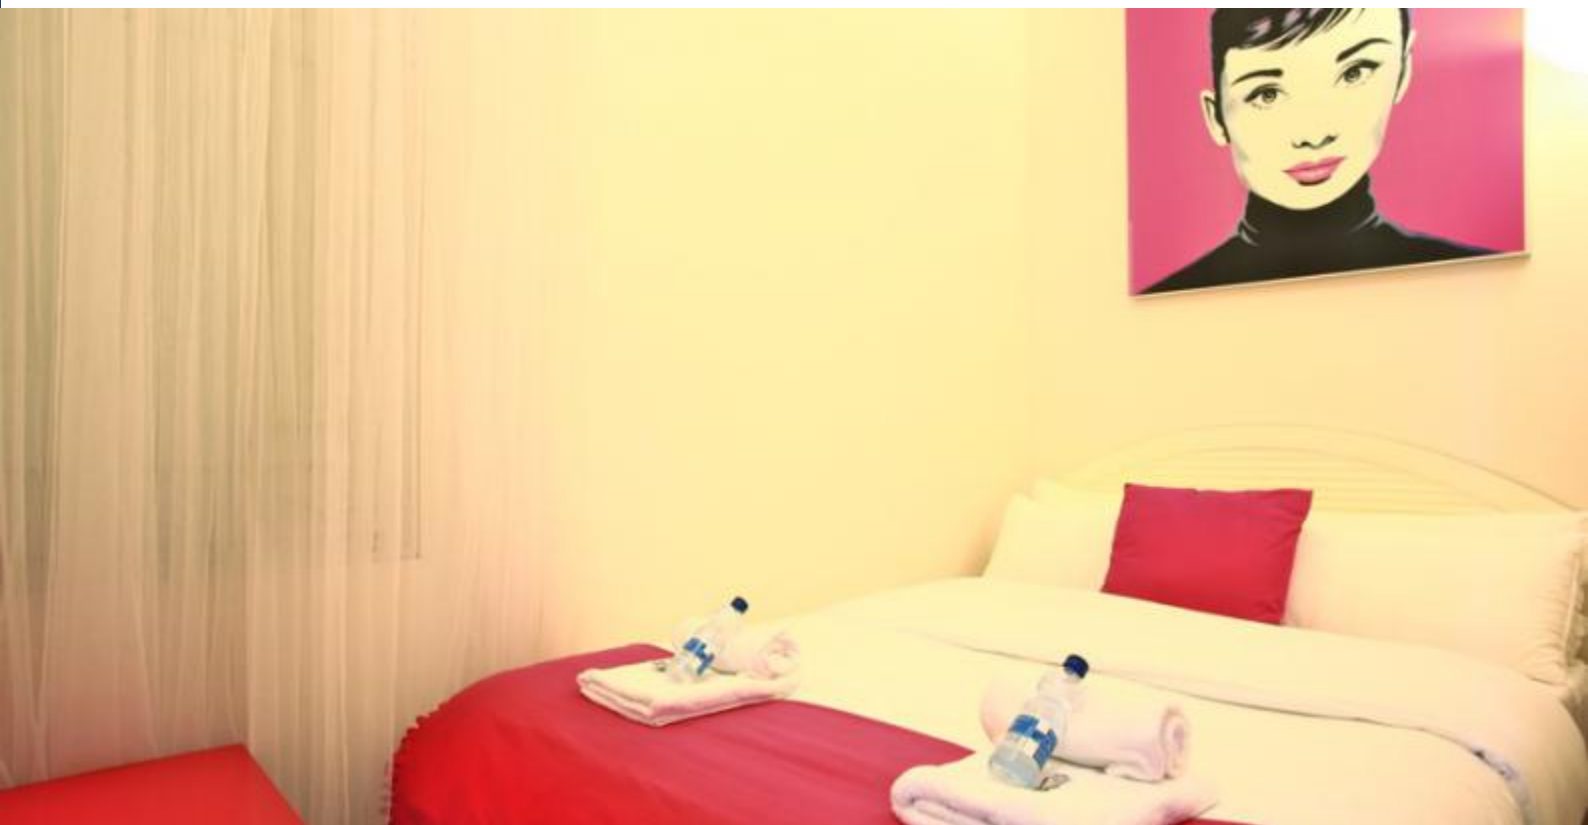

Services

	General	Heating, Air conditioning, Balcony, 24 hours emergency phone, Baby cot
	Building	Elevator
	Kitchen	Toaster , Dishwasher , Oven , Micro-wave, Coffee maker, Tea pot, Kettle, Kitchen-ware, Fridge, Stove, Nespresso Machine, Freezer
	Bathroom	Hair dryer, Shower
	Laundry	Washing machine, Bedding, Towels, Tumble dryer, Iron, Blankets
	Entertainment	DVD, TV, Wi-Fi FREE
	Optional services