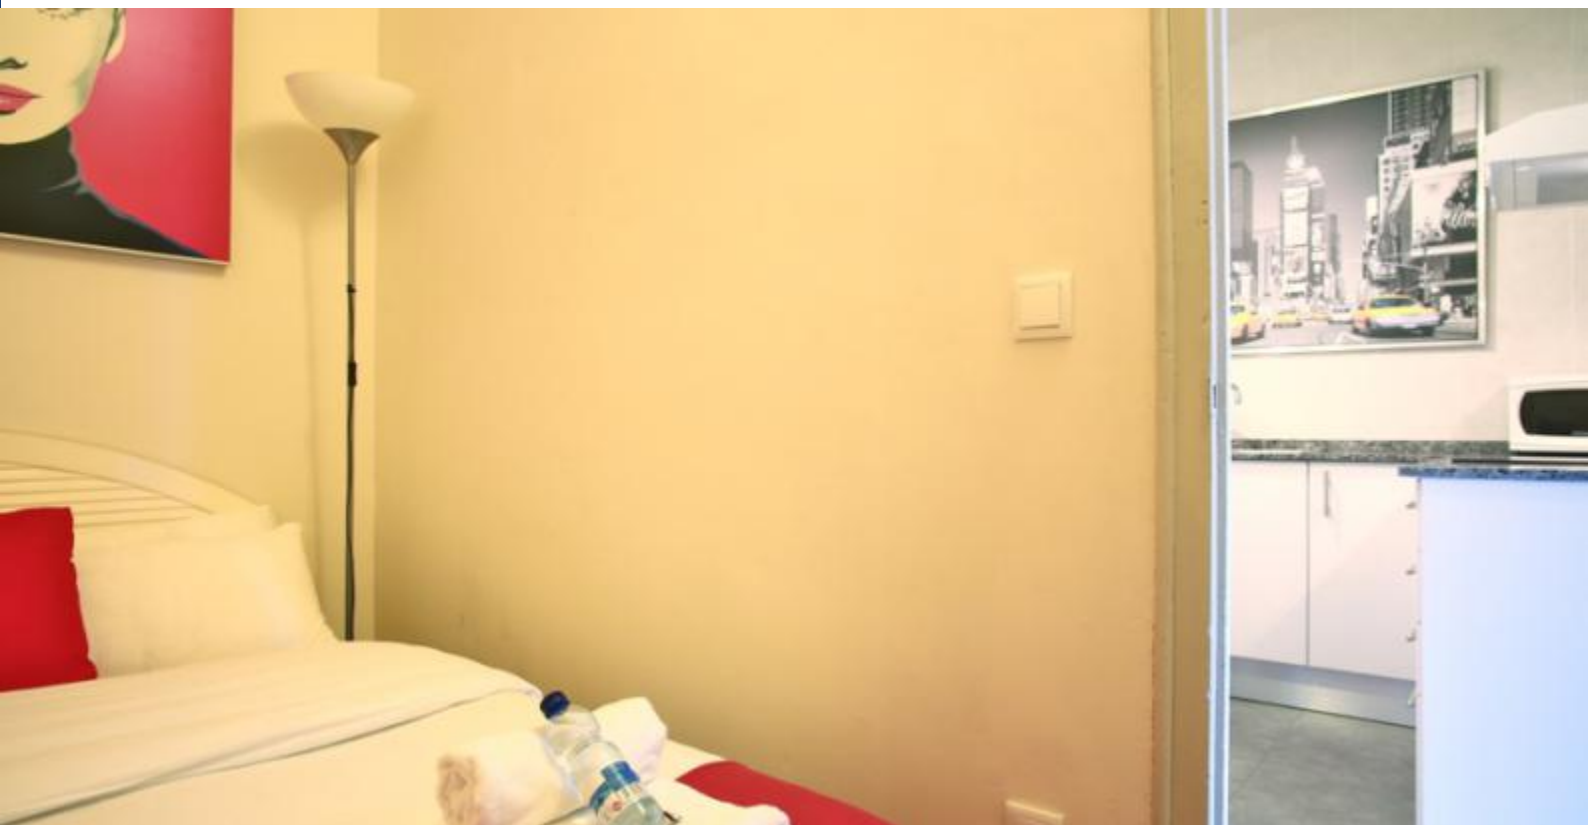

BarcelonaHome

WISH • FIND • ENJOY

FAMILY FRIENDLY APARTMENT FOR RENT IN EIXAMPLE AREA

Description

Price / night from 50€

Price / month from 1500€

This bright apartment is situated in the district of Eixample. It displays a perfect mix between the contemporaneity of minimalist and functional elements and a modernist style, typical of many building in Barcelona. It displays it so well that all the spaces of this beautiful apartment exude a subtle reminiscence of this modernist past of Barcelona, nicely illustrated in the high ceilings and cement tiles floors.

The area in which it is situated is excellent. Just next to the newly created shopping center Las Arenas and busy metro station Plaza Espanya, this is a perfect place to stay for those who mean to visit all and every major touristic attractions of the city of Barcelona. In addition, its relative proximity with the park and castle of Montjuic make it a amazing position for amateurs of nature and local culture.

Surroundings

Services

	General	Heating, Air conditioning, Balcony, 24 hours emergency phone, Baby cot
	Building	Elevator
	Kitchen	Toaster , Dishwasher , Oven , Micro-wave, Coffee maker, Tea pot, Kettle, Kitchen-ware, Fridge, Stove, Nespresso Machine, Freezer
	Bathroom	Hair dryer, Shower
	Laundry	Washing machine, Bedding, Towels, Tumble dryer, Iron, Blankets
	Entertainment	DVD, TV, Wi-Fi FREE
	Optional services	