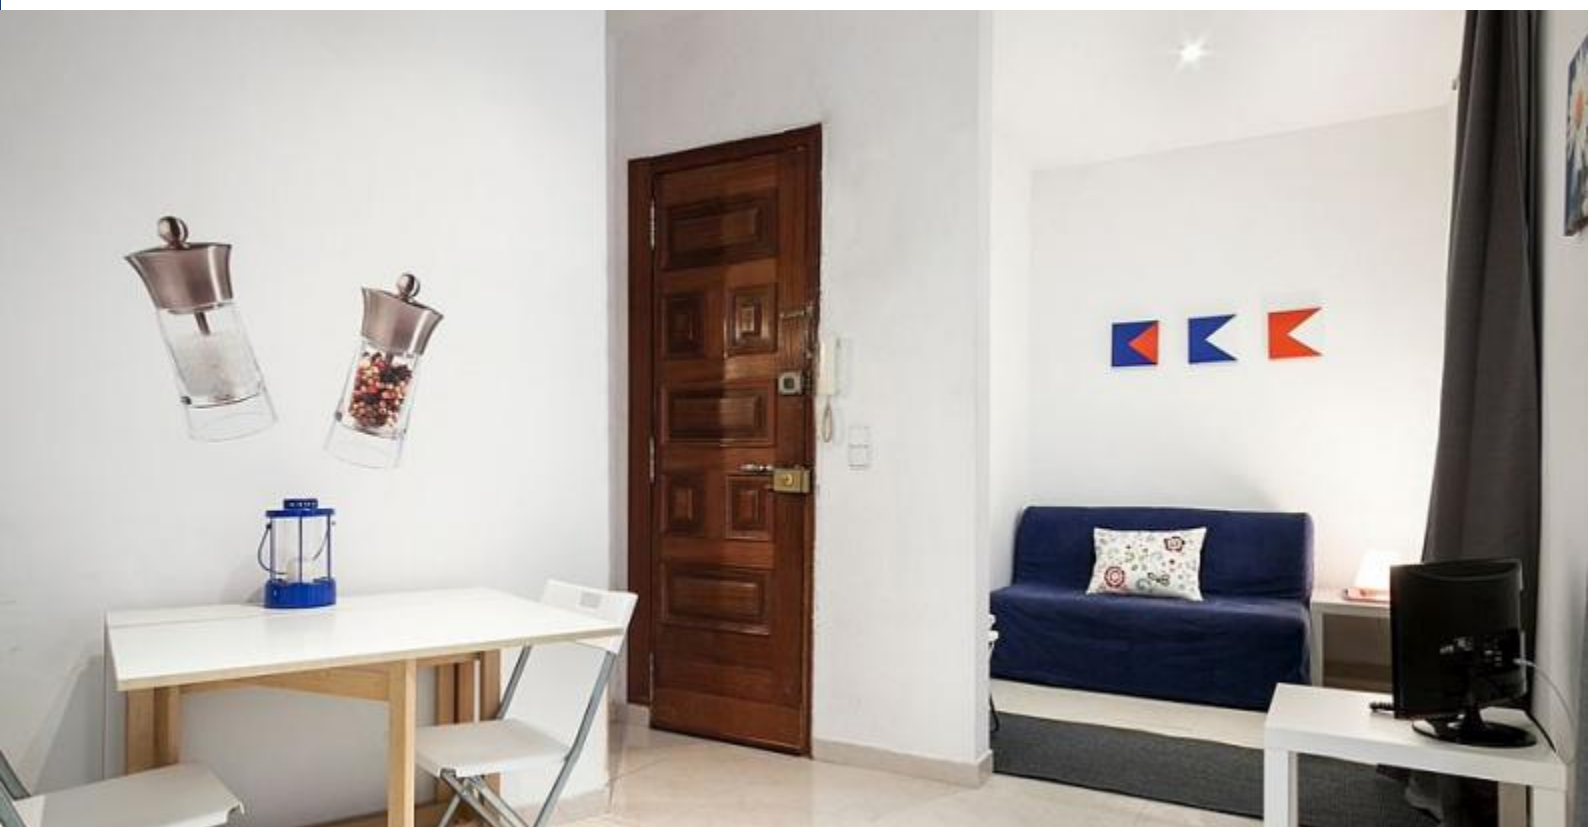

Surroundings